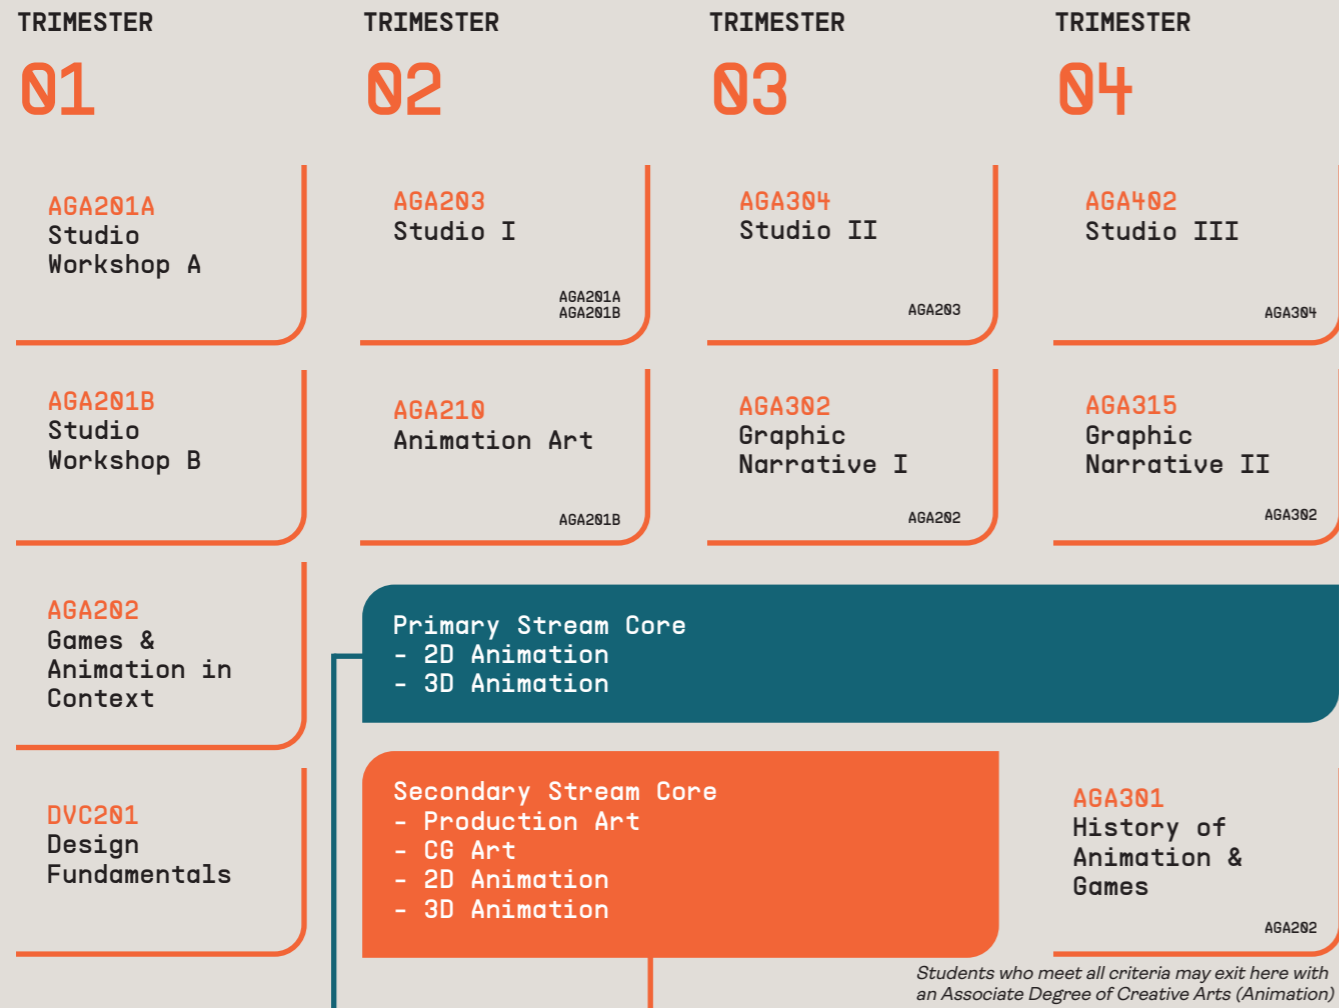

COURSE STRUCTURE

Animation

Elective Options

BACHELOR

- Bachelor of Creative Arts (Animation)
- 6 trimesters

ASSOCIATE DEGREE

- Associate Degree of Creative Arts (Animation)
- 4 trimesters

DIPLOMA

- Diploma of Creative Arts (Animation)
- 2 trimesters

INTAKES

- February, June, September

Special Options by Application:

COL400
International Study Tour

COL401
Internship

COL402 [T6 ELECTIVE ONLY]
E-Portfolio

PREREQUISITES

- Prerequisites for a unit are shown in small font, example:

UNIT CODE
Unit of study title

PREREQUISITE CODE