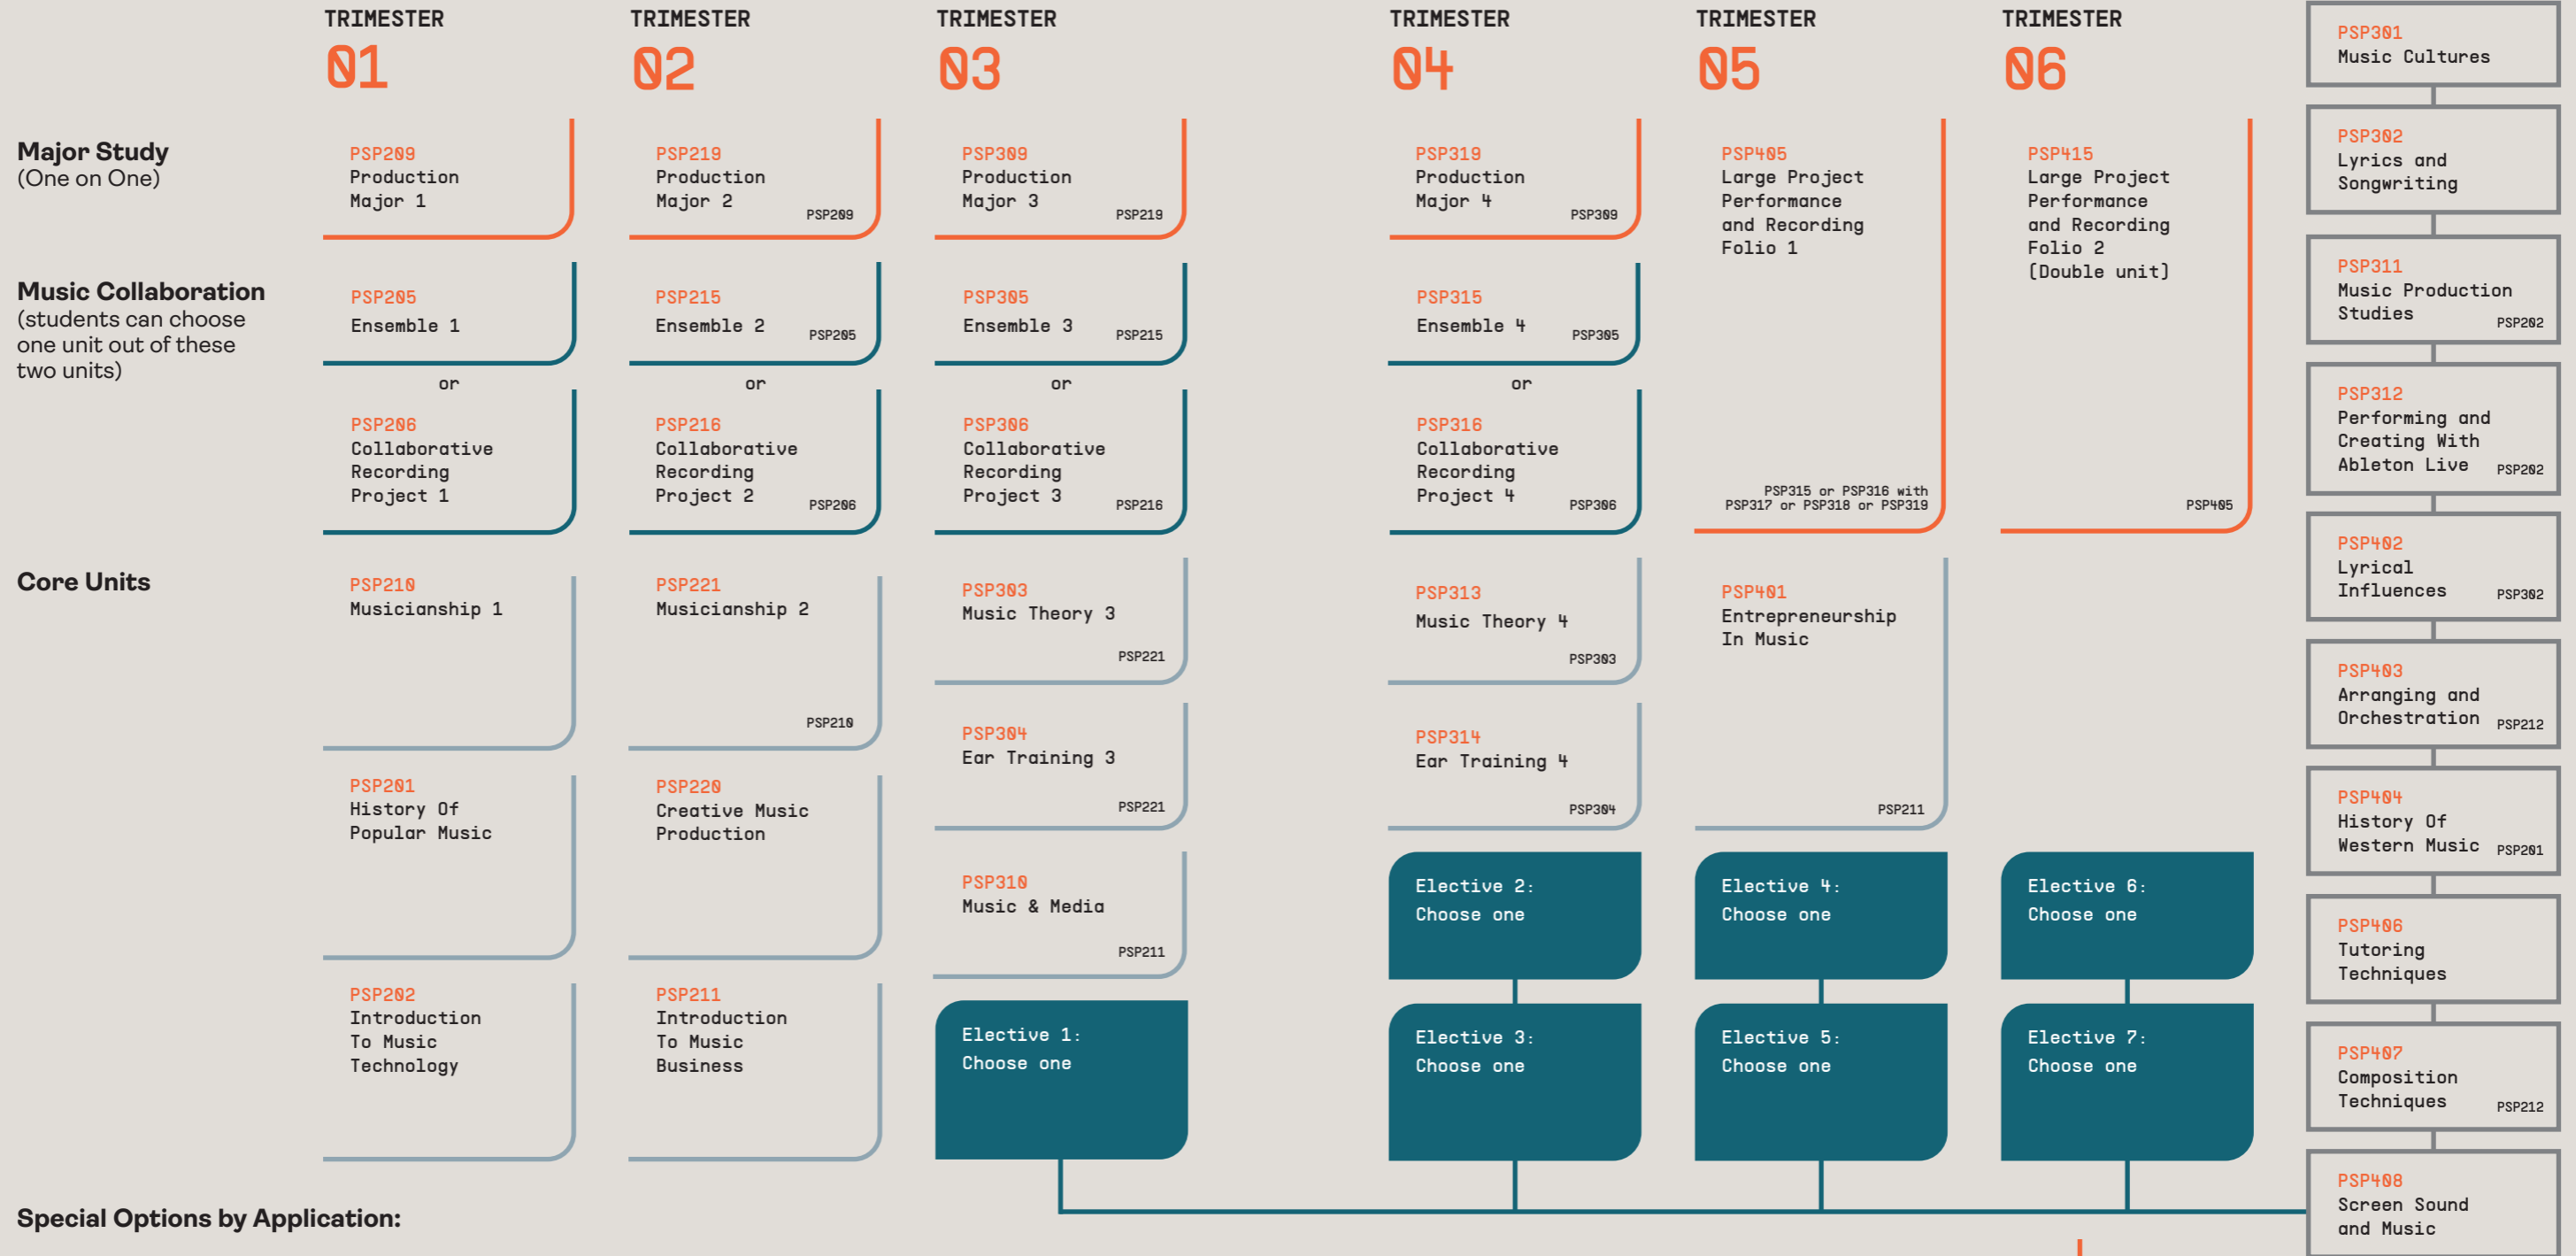

COURSE STRUCTURE

Music Production

INTAKES

- February, June, September

DIPLOMA

- Diploma of Music with major in Music Production
- 2 trimesters

BACHELOR

- Bachelor of Music with major in Music Production
- 6 trimesters

○ — DIPLOMA — ○

○ — BACHELOR — ○

Special Options by Application:

COL400
International Study Tour

COL401
Internship

COL402 [T6 ELECTIVE ONLY]
E-Portfolio

PREREQUISITES

- Prerequisites for a unit are shown in small font, example:

UNIT CODE
Unit of study title

Prerequisite code